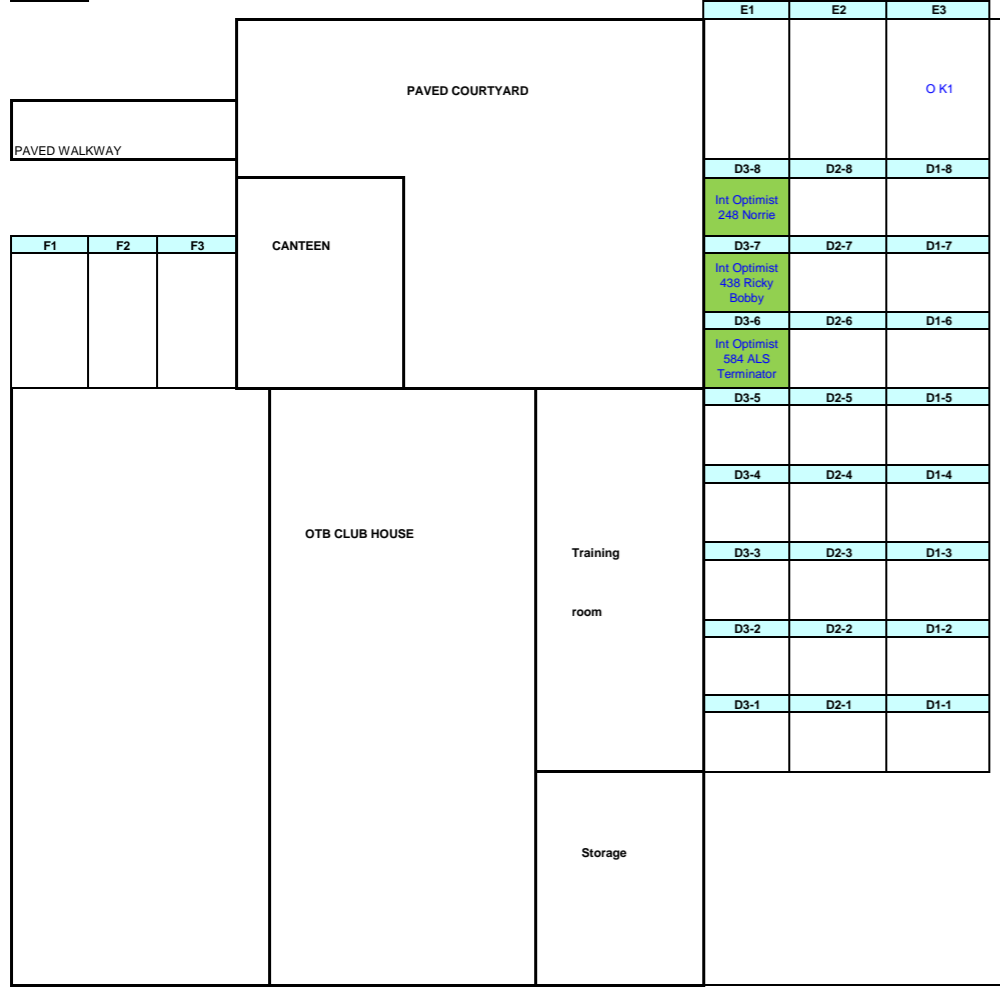

# SYC - Off the Beach Approved Dinghy Storage Bay Allocation

G1		B1
G2		B2
G3		B3
G4		B4
G5		B5
G6		B6
G7		B7
G8		B8
G9		B9
G10		B10
G11		

A1-1 Pacer 1 Academy	A2-1 Pacer 7 Academy	
A1-2 Pacer 2 Academy	A2-2 Pacer 8 Academy	
A1-3 Pacer 3 Academy	A2-3 Pacer 9 Academy	
A1-4 Pacer 4 Academy	A2-4 Pacer 10 Academy	
A1-5 Pacer 5 Academy	A2-5 Pacer 11 Academy	
A1-6 Pacer 6 Academy	A2-6 Pacer 12 Academy	
A1-7	A2-7	A3-7
A1-8	A2-8 Laser (The Force) Academy	A3-8
A1-9	A2-9	A3-9
A1-10	A2-10	A3-10
A1-11	A2-11	A3-11
A1-12	A2-12	A3-12
A1-13	A2-13	A3-13
A1-14	A2-14	A3-14
A1-15	A2-15	A3-15
A1-16	A2-16	A3-16
A1-17	A2-17	A3-17
A1-18	A2-18	A3-18
A1-19	A2-19	A3-19
A1-20	A2-20	A3-20
A1-21	A2-21	A3-21
A1-22	A2-22	A3-22

Club Optimist Storage Area

Temp 1

Temp 2

Temp 3

Keep Clear

Temp 4

Temp 5

Temp 6

E4
E5
E6
E7
E8
E9

C1-8 Int Cadet Whip It	C1-7 Int Cadet Odyssey	C1-6	C1-5	C1-4	C1-3	C1-2 Int Cadet 5667 Una	C1-1 Int Cadet 8575 Terminal Velocity
C2-8	C2-7	C2-6	C2-5	C2-4	C2-3	C2-2	C2-1
C3-8	C3-7	C3-6	C3-5	C3-4	C3-3	C3-2	C3-1