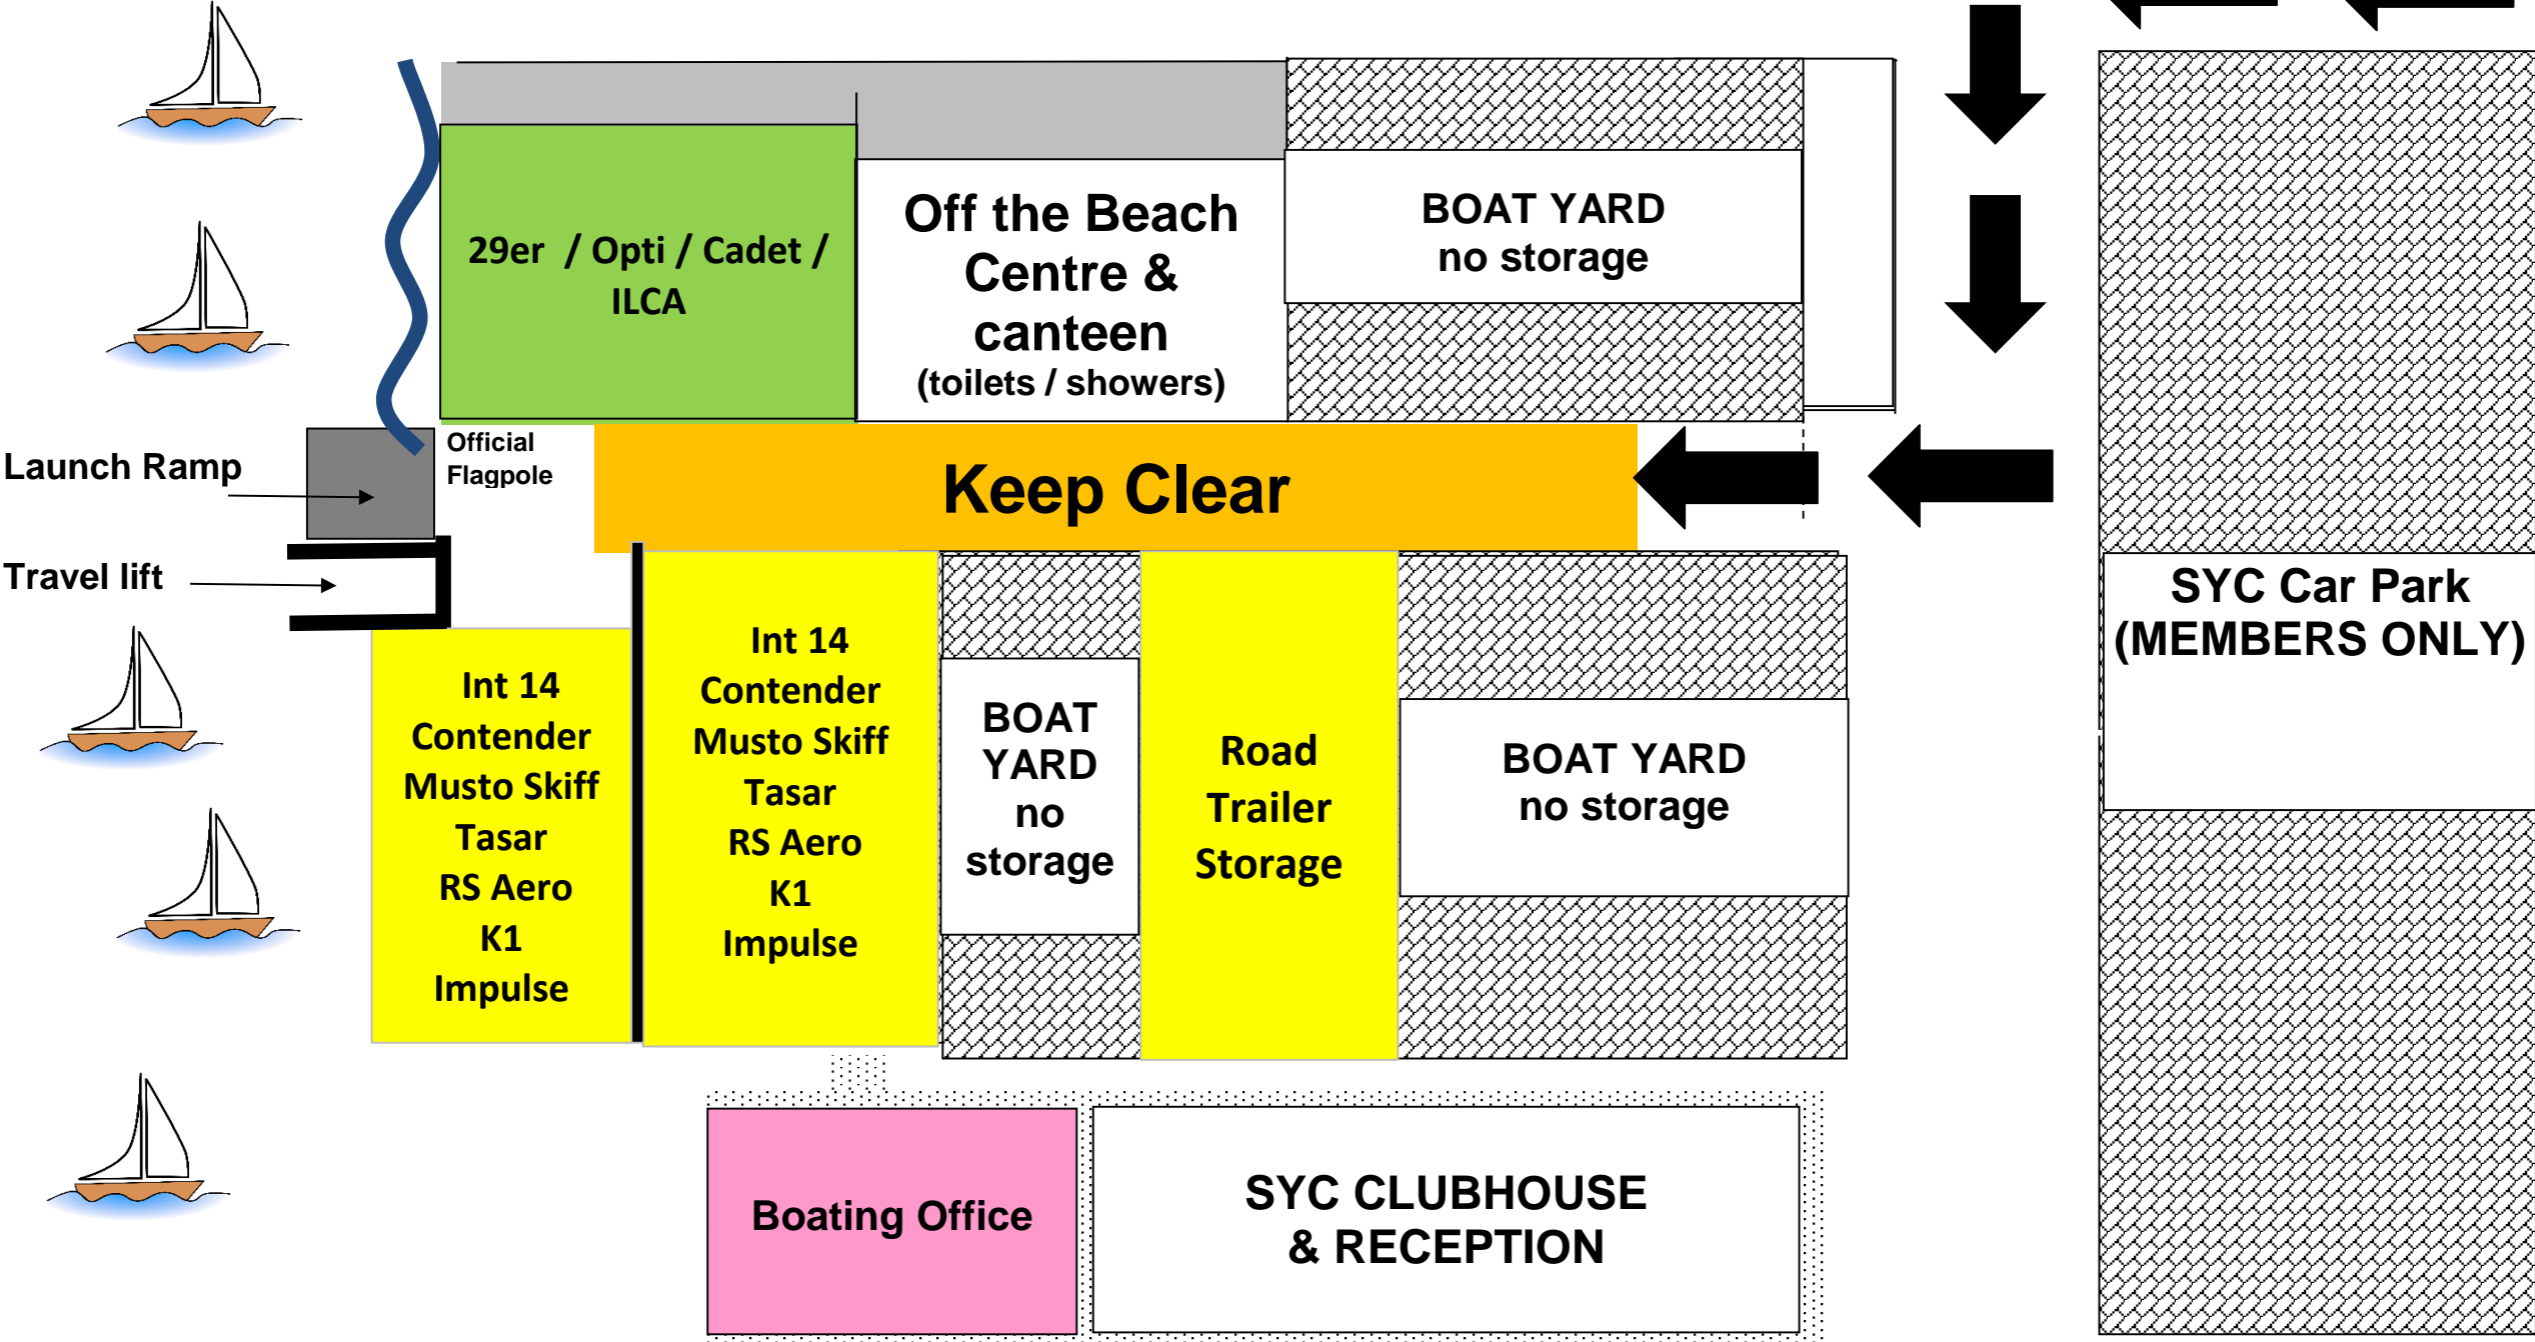

# Rigging Area at OTB

**SYC ENTRANCE VIA JETTY RD**

**Ken King Centre  
Marina access  
Toilets / Showers /**