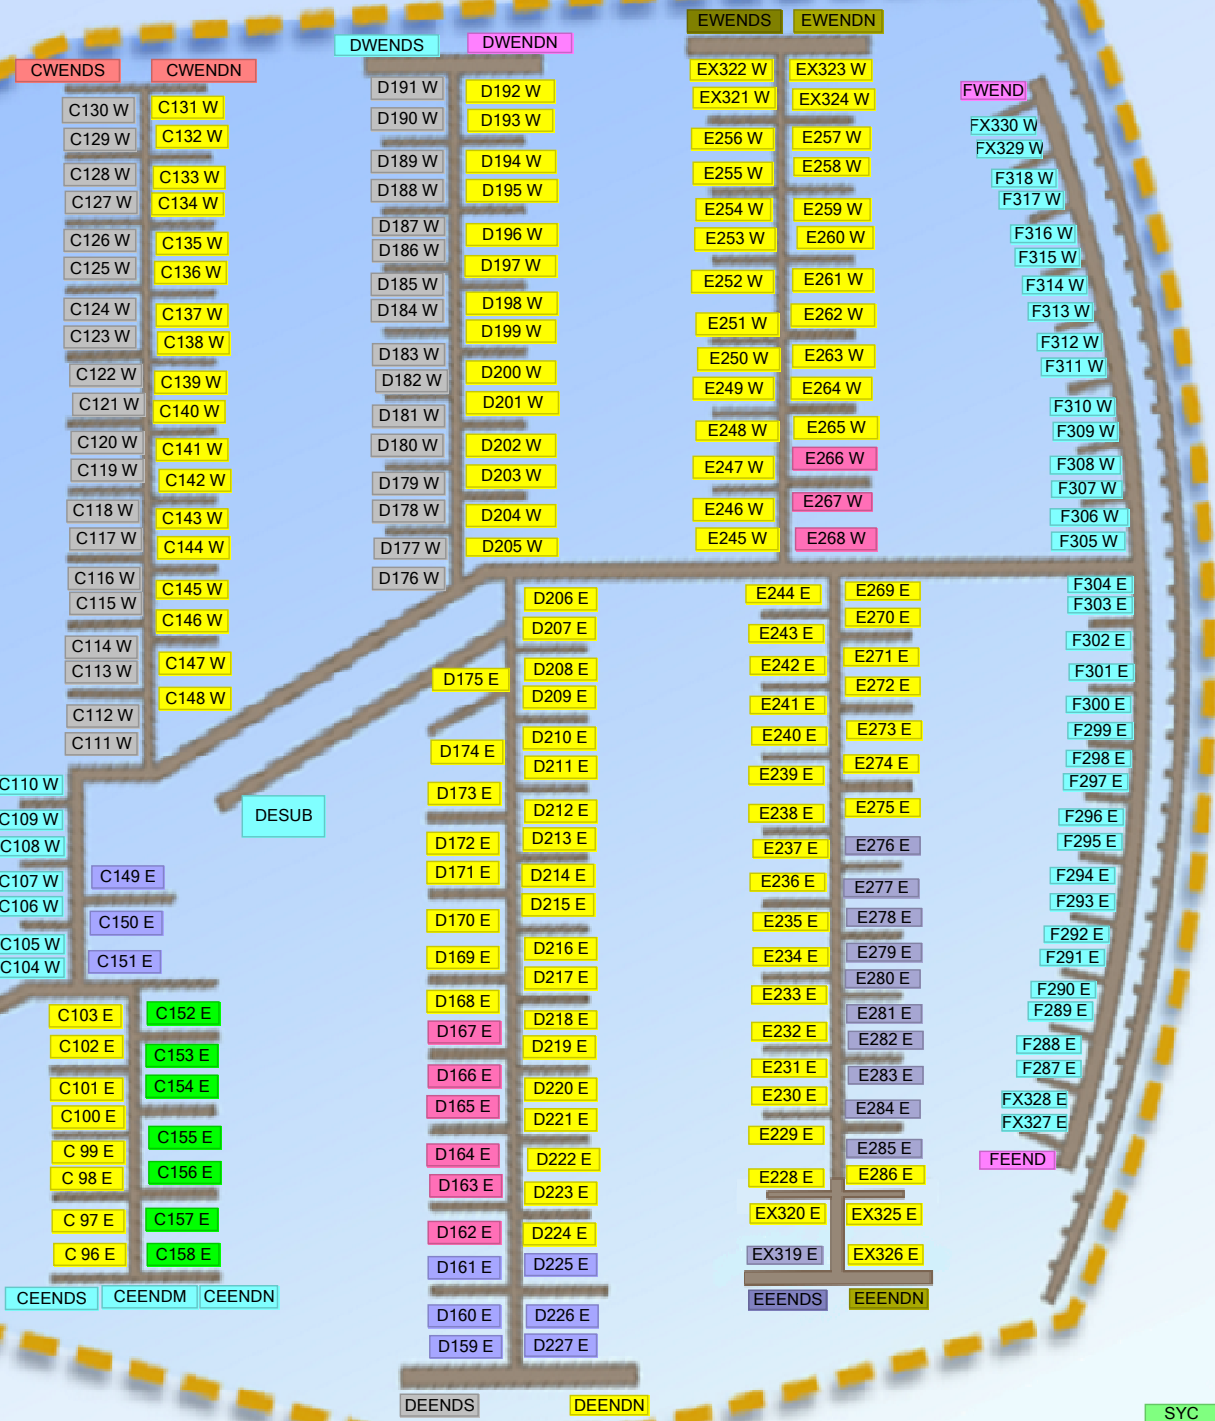

Berth Size Index

- 8 metre
- 10 metres
- 11 metre
- 12 metre
- 14 metre
- 15 metre
- 15 metre
- 18 metre
- 20 metre

DEENDM
CWENDM

CRANE AREA

LIFT AREA

DESUB

SYC