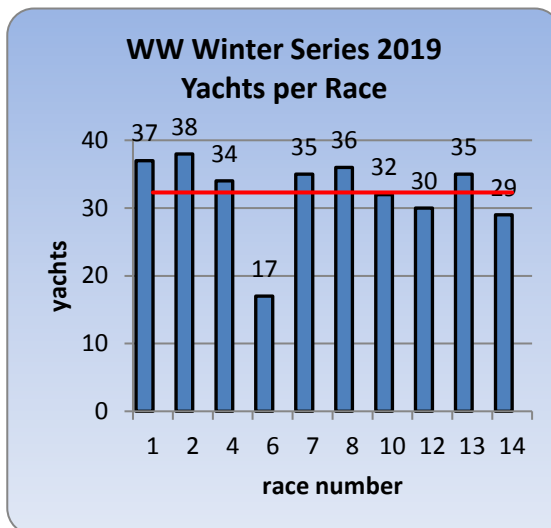

An average of 32 yachts has contested each of the 10 races. Eleven yachts have completed all 10: ARCH DE TRIOMPHE, BACARDI, BON VIVANT, BRANNEW, FOGGY DEW, MAGIC, PEGASUS, PIPPA, SALTSHAKER, WICKED & WILLARIE.