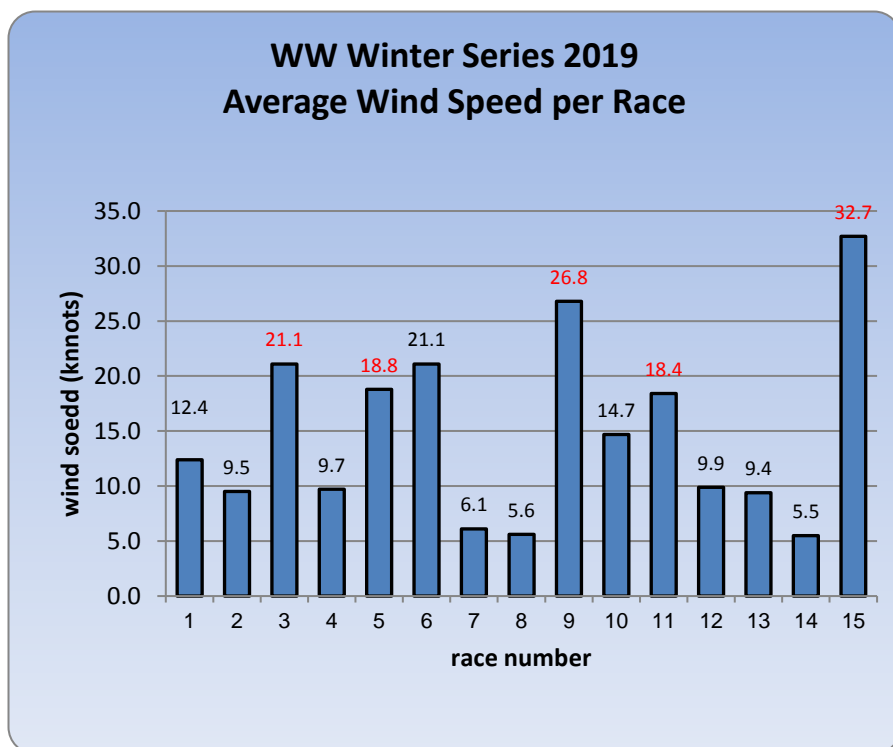

## Windiest Wednesday this Series Wednesday Wonders Winter Series 2019 Race 15 (10 Jul 2019)

Race 15 became the fifth race to be abandoned this winter. The Bureau of Meteorology issued a gale warning for Port Philip on Wednesday with seas increasing from 1.5 to 2.5 metres. Observations at Fawkner Beacon showed maximum wind speeds of 36 gusting 47 knots from the north with an average of 33 knots for the afternoon. This was the windiest Wednesday afternoon this winter eclipsing the 27 knot average recorded for the abandoned race 9.

The chart on the left shows the average wind speed per race for this winter. Of the 15 scheduled races, 5 have been abandoned (races 3, 5, 9, 11 and 15) and 4 shortened. The average wind speed for the 10 completed races is only 10.4 knots. At the same stage in the 2018 winter series 2 races had been abandoned and the average wind speed for the 13 completed races was 13.1 knots.