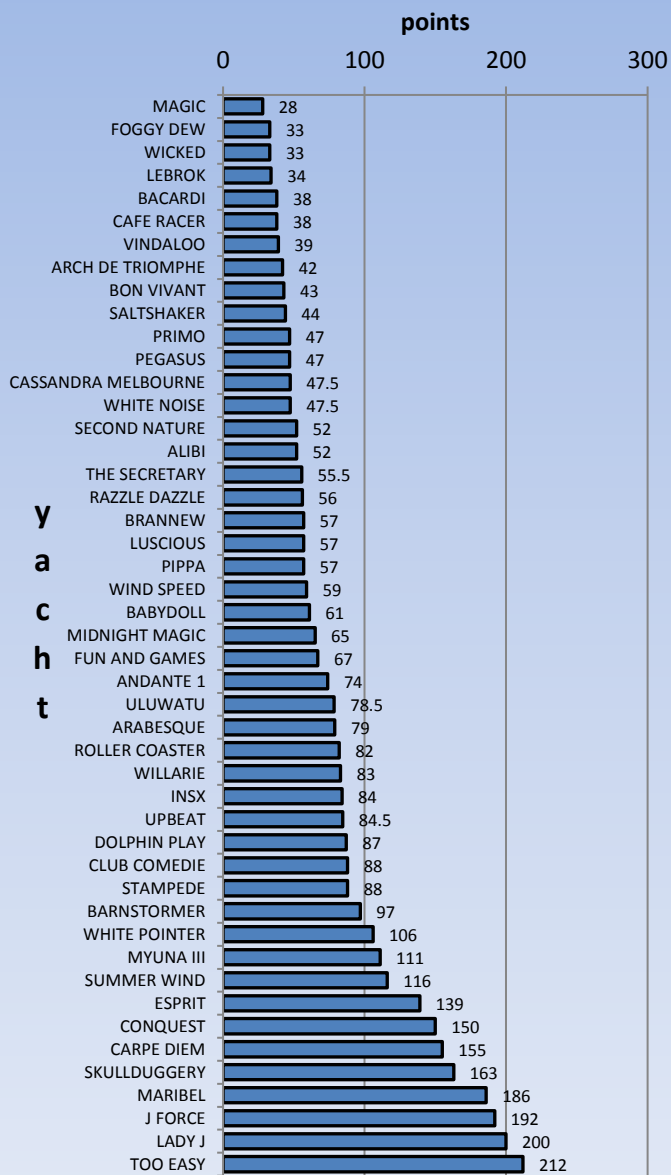

WW Winter Series 2019 Aggregate Race 15

There are still 12 scheduled races left in the winter series. Only 16 points separate the aggregate top ten with 29 points separating the top 21 yachts. With a total of 28 points MAGIC is the current aggregate leader followed by FOGGY DEW and WICKED both with 33 points.