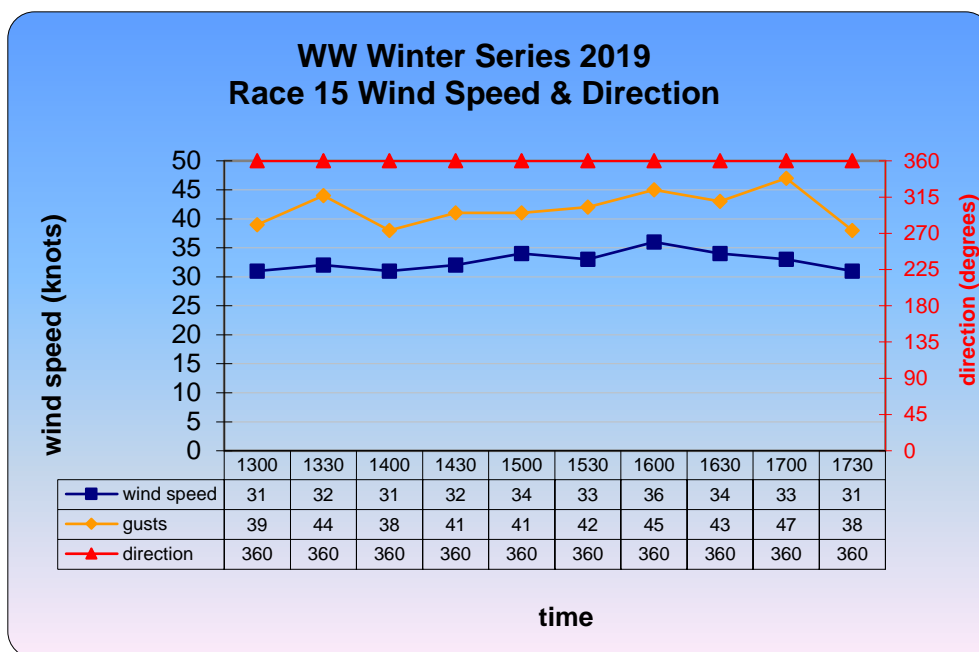

## Windiest Wednesday this Series Wednesday Wonders Winter Series 2019 Race 15 (10 Jul 2019)

Race 15 became the fifth race to be abandoned this winter. The Bureau of Meteorology issued a gale warning for Port Philip on Wednesday with seas increasing from 1.5 to 2.5 metres. Observations at Fawkner Beacon showed maximum wind speeds of 36 gusting 47 knots from the north with an average of 33 knots for the afternoon. This was the windiest Wednesday afternoon this winter eclipsing the 27 knot average recorded for the abandoned race 9.

The chart on the left shows the average wind speed per race for this winter. Of the 15 scheduled races, 5 have been abandoned (races 3, 5, 9, 11 and 15) and 4 shortened. The average wind speed for the 10 completed races is only 10.4 knots. At the same stage in the 2018 winter series 2 races had been abandoned and the average wind speed for the 13 completed races was 13.1 knots.

## WW Winter Series 2019 Aggregate Race 15

There are still 12 scheduled races left in the winter series. Only 16 points separate the aggregate top ten with 29 points separating the top 21 yachts. With a total of 28 points MAGIC is the current aggregate leader followed by FOGGY DEW and WICKED both with 33 points.