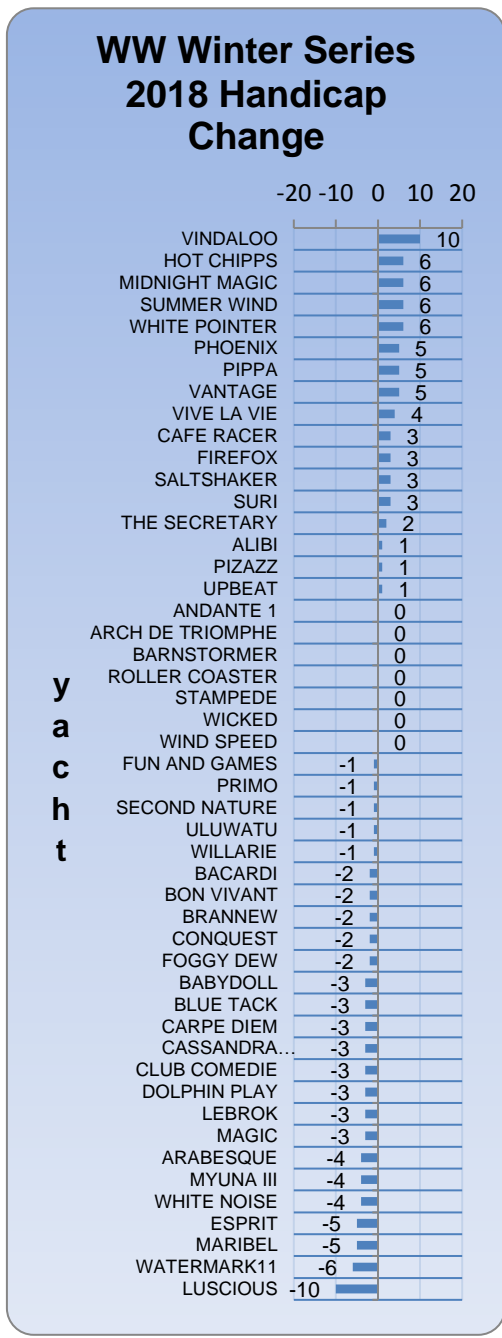

WW Winter Series 2018 Handicap Adjustments												
Boat Name	Race Number											
	1	2	3	4	5	6	7	8	9	10	11	12
ALIBI	42	44	44	44	45	45	45	45	44	44	44	43
ANDANTE 1	15	15	15	15	15	15	15	15	15	15	15	15
ARABESQUE	35	33	32	32	32	32	32	32	32	32	32	31
ARCH DE TRIOMPHE	40	40	40	39	40	40	40	40	40	40	40	40
BABYDOLL	37	37	36	36	36	36	36	36	36	36	36	34
BACARDI	46	44	44	44	44	44	44	44	44	44	44	44
BARNSTORMER	47	46	46	46	48	48	48	48	47	47	47	47
BLUE TACK	45	43	42	42	44	44	44	44	43	43	43	42
BON VIVANT	23	21	21	21	21	21	21	21	21	21	21	21
BRANNEW	49	47	47	47	47	48	48	48	48	48	48	47
CAFE RACER	15	14	14	16	16	16	16	16	18	18	18	18
CARPE DIEM	54	51	51	51	51	51	51	51	51	51	51	51
CASSANDRA	20	18	18	18	18	18	18	18	18	18	18	17
CLUB COMEDIE		23	20	15	15	15	18	18	18	20	20	20
CONQUEST	52	51	51	51	51	51	51	51	51	51	51	50
DOLPHIN PLAY	0	0	-2	-2	-2	-2	-2	-2	-3	-3	-3	-3
ESPRIT	55	53	52	52	52	52	52	52	51	51	51	50
FIREFOX		25	25	28	28	28	28	28	28	28	28	28
FOGGY DEW	20	19	17	14	14	14	14	15	15	18	18	18
FUN AND GAMES	38	36	36	37	37	37	37	37	37	37	37	37
HOT CHIPPS	32	35	37	37	37	37	38	38	38	38	38	38
LEBROK	41	39	39	40	40	40	40	40	39	39	39	38
LUSCIOUS			34	34	34	34	30	24	24	24	24	24
MAGIC	32	29	30	30	30	30	30	30	30	30	30	29
MARIBEL	24	19	18	20	20	20	20	20	20	20	20	19
MIDNIGHT MAGIC	4	4	4	7	7	7	7	7	7	7	10	10
MYUNA III	32	28	28	28	28	28	28	28	28	28	28	28
PHOENIX	29	31	35	35	35	35	35	35	35	35	35	34
PIPPA	4	7	7	8	8	8	9	9	9	9	9	9
PIAZZ	24	26	26	25	25	25	25	25	25	25	25	25
PRIMO	38	36	36	37	39	39	39	39	38	38	38	37
ROLLER COASTER	26	26	26	25	25	25	27	27	27	27	27	26
SALTSHAKER	18	19	20	20	22	22	22	22	22	22	22	21
SECOND NATURE		33	33	33	33	33	33	33	33	33	33	32
STAMPEDE	53	53	53	53	53	53	53	53	53	53	53	53
SUMMER WIND		23	22	22	22	22	23	23	24	26	26	29
SURI	20	20	20	20	20	20	23	23	23	23	23	23
THE SECRETARY	44	45	47	47	47	47	47	47	47	47	47	46
ULUWATU		43	43	43	43	43	43	43	43	43	43	42
UPBEAT	37	37	38	38	38	38	38	38	38	38	38	38
VANTAGE	29	33	36	36	36	36	36	36	35	35	35	34
VINDALOO	33	35	40	40	40	42	42	42	42	42	43	43
VIVE LA VIE	6	6	5	9	9	9	11	11	11	11	11	10
WATERMARK11		35	32	30	30	30	30	30	30	30	30	29
WHITE NOISE	44	42	41	41	41	41	41	41	41	41	41	40
WHITE POINTER	32	35	36	36	36	36	37	37	37	38	38	38
WICKED	51	49	49	49	52	54	54	54	52	52	52	51
WILLARIE	7	4	3	4	4	4	4	6	6	6	6	6
WIND SPEED	44	45	45	45	46	46	46	46	45	45	45	44