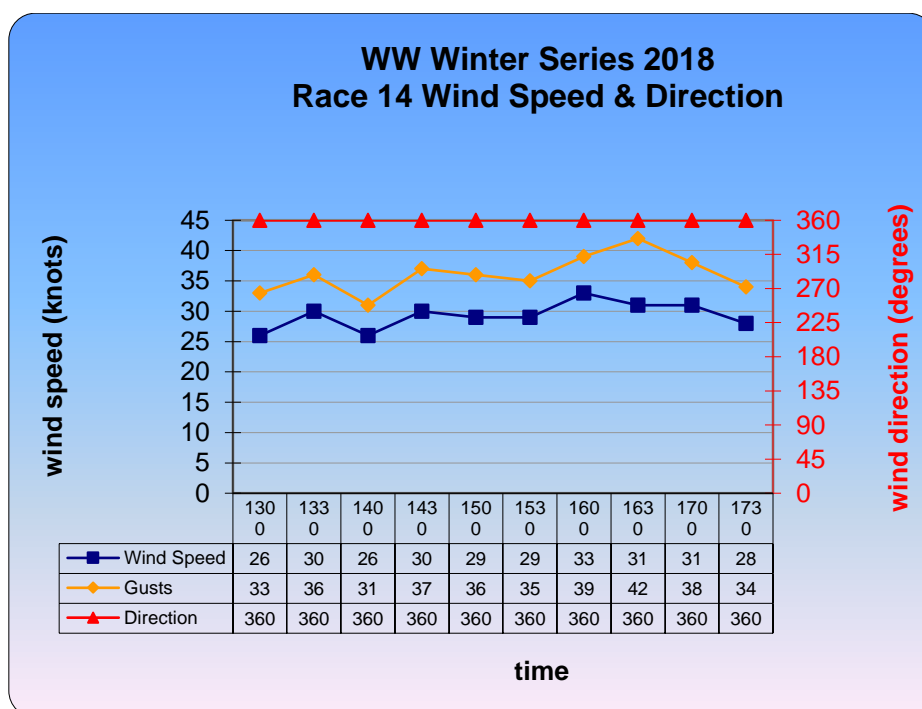

**Just Too Much Breeze**  
**Wednesday Wonders Winter Series 2018 Race 14**  
 (3 Jul 2018)

Quote from the tower:

*"Great northerly winds, I got all my washing dry, disappointing about the sailing though".*

This was the first race of the series to be abandoned due to gale force winds. At Fawkner Beacon northerly winds averaged 29 knots for the afternoon with gusts in the late afternoon of more than 40 knots. These were the highest wind speeds recorded on a Wednesday afternoon so far this series.

With two races abandoned the final position of each yacht in the aggregate becomes the score of the best 12 rather than 13 races as originally scheduled. There are currently 6 yachts that have already completed 12 races and these are BRANNEW (Clive Sondheim), PIPPA, (Jeffrey Woolhouse) WHITE NOISE (Daniel Edwards), WHITE POINTER (Tom Raft), WILLARIE (Graeme Kaufman) and WIND SPEED (Les Browne).