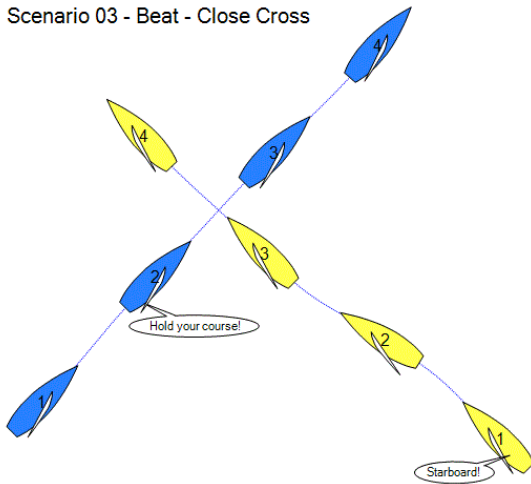

## RACING RULES NIGHT

WARE

Scenario 01 - Start, Boat End

Scenario 02 - Tacking

Scenario 03 - Beat - Close Cross

Robert WARE

Scenario 04 - Obstruction

Scenario 5 -  
Windward Mark  
Stb Rounding