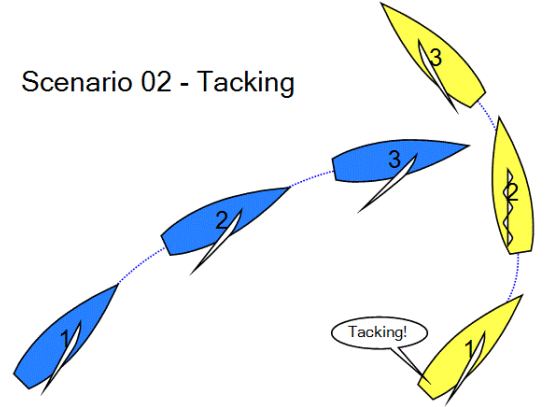

## RACING RULES NIGHT

WARE

Scenario 01 - Start, Boat End

Scenario 02 - Tacking

Scenario 03 - Beat - Close Cross

Robert WARE

Scenario 04 - Obstruction

Scenario 5 -  
Windward Mark  
Stb Rounding

## RACING RULES NIGHT

Scenario 07  
Run v Beat

Scenario 08  
Leeward Mark  
Stb Rounding

Scenario 09  
Leeward Mark  
Port Rounding

Copy of TSS software registered to Robert WARE

Scenario 10 - Reach