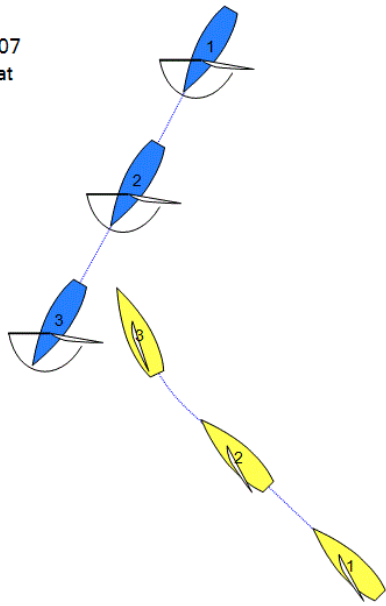

## RACING RULES NIGHT

WARE

Scenario 01 - Start, Boat End

Scenario 02 - Tacking

Scenario 03 - Beat - Close Cross

Robert WARE

Scenario 04 - Obstruction

Scenario 5 -  
Windward Mark  
Stb Rounding

registered to Robert Ware

Scenario 06 - Windward Mark Port Rounding

## RACING RULES NIGHT

Scenario 07  
Run v Beat

Scenario 08  
Leeward Mark  
Stb Rounding

Scenario 09  
Leeward Mark  
Port Rounding

Copy of TSS software registered to Robert WARE

Scenario 10 - Reach