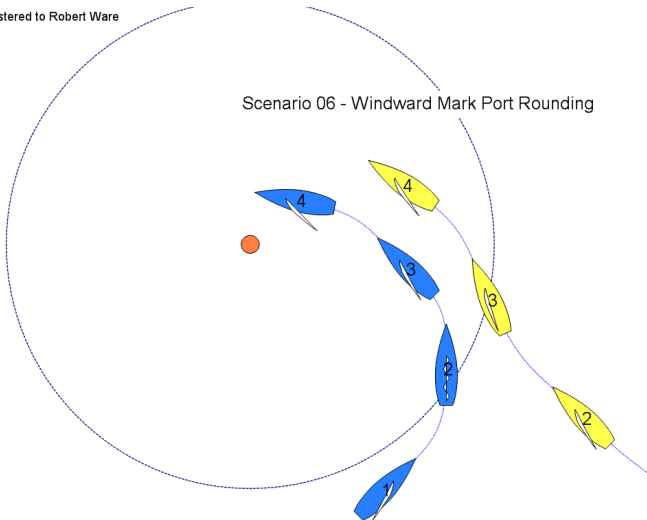

## RACING RULES NIGHT

WARE

Scenario 01 - Start, Boat End

Scenario 02 - Tacking

Scenario 03 - Beat - Close Cross

Robert WARE

Scenario 04 - Obstruction

Scenario 5 -  
Windward Mark  
Stb Rounding

registered to Robert Ware

Scenario 06 - Windward Mark Port Rounding

## RACING RULES NIGHT

Scenario 07  
Run v Beat

Scenario 08  
Leeward Mark  
Stb Rounding

Scenario 09  
Leeward Mark  
Port Rounding

Copy of TSS software registered to Robert WARE

Scenario 10 - Reach