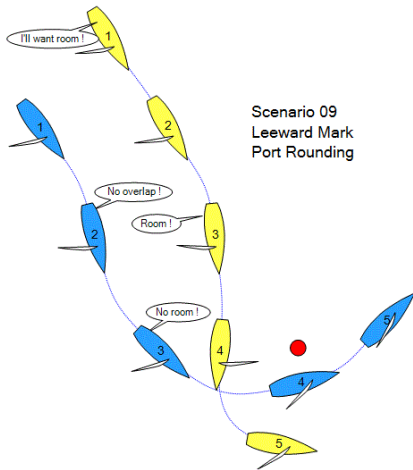

## RACING RULES NIGHT

WARE

Scenario 01 - Start, Boat End

Scenario 02 - Tacking

Scenario 03 - Beat - Close Cross

Robert WARE

Scenario 04 - Obstruction

Scenario 5 -  
Windward Mark  
Stb Rounding

registered to Robert Ware

Scenario 06 - Windward Mark Port Rounding

## RACING RULES NIGHT

Scenario 07  
Run v Beat

Scenario 08  
Leeward Mark  
Stb Rounding

Scenario 09  
Leeward Mark  
Port Rounding

Copy of TSS software registered to Robert WARE

Scenario 10 - Reach