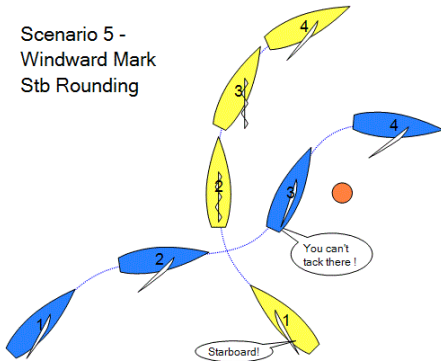

## RACING RULES NIGHT

WARE

Scenario 01 - Start, Boat End

Scenario 02 - Tacking

Scenario 03 - Beat - Close Cross

Robert WARE

Scenario 04 - Obstruction

Scenario 5 -  
Windward Mark  
Stb Rounding

registered to Robert Ware

Scenario 06 - Windward Mark Port Rounding

## RACING RULES NIGHT

Scenario 07  
Run v Beat

Scenario 08  
Leeward Mark  
Stb Rounding

Scenario 09  
Leeward Mark  
Port Rounding

Copy of TSS software registered to Robert WARE

Scenario 10 - Reach