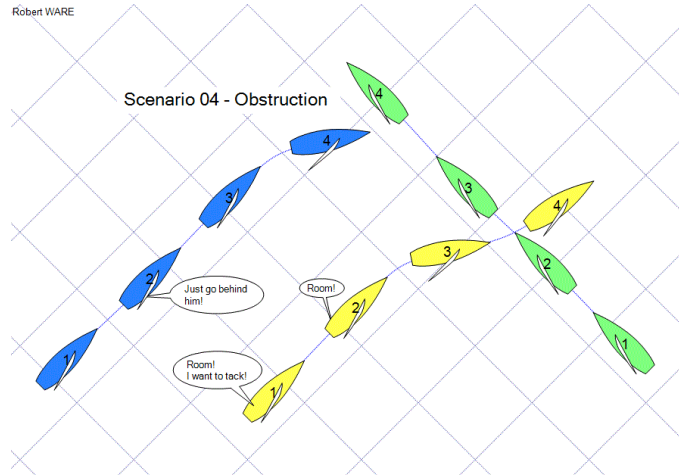

## RACING RULES NIGHT

WARE

Scenario 01 - Start, Boat End

Scenario 02 - Tacking

Scenario 03 - Beat - Close Cross

Robert WARE

Scenario 04 - Obstruction

Scenario 5 -  
Windward Mark  
Stb Rounding

## RACING RULES NIGHT

Scenario 07  
Run v Beat

Scenario 08  
Leeward Mark  
Stb Rounding

Scenario 09  
Leeward Mark  
Port Rounding

Copy of TSS software registered to Robert WARE

Scenario 10 - Reach