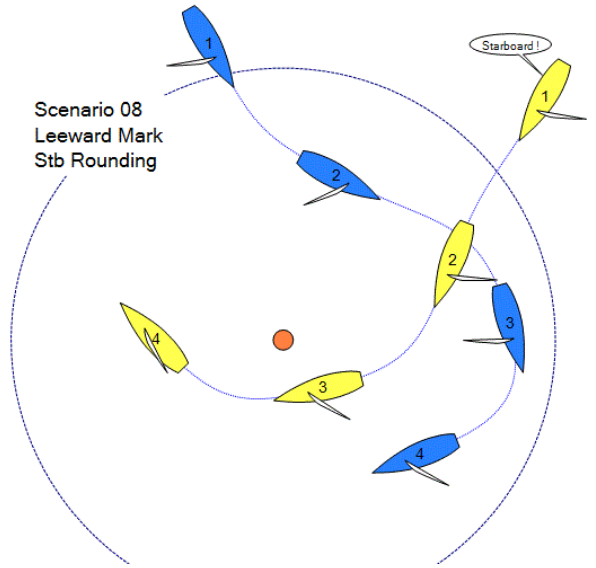

## RACING RULES NIGHT

WARE

Scenario 01 - Start, Boat End

Scenario 02 - Tacking

Scenario 03 - Beat - Close Cross

Robert WARE

Scenario 04 - Obstruction

Scenario 5 -  
Windward Mark  
Stb Rounding

registered to Robert Ware

Scenario 06 - Windward Mark Port Rounding

## RACING RULES NIGHT

Scenario 07  
Run v Beat

Scenario 08  
Leeward Mark  
Stb Rounding

Scenario 09  
Leeward Mark  
Port Rounding

Copy of TSS software registered to Robert WARE

Scenario 10 - Reach