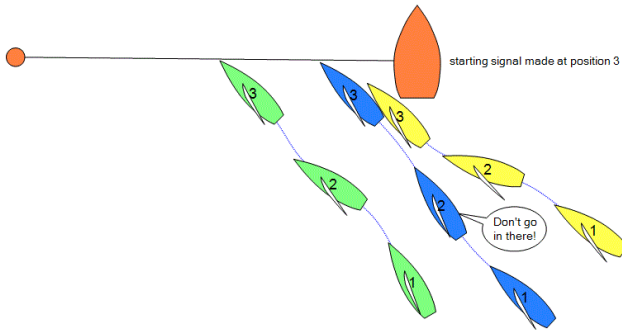

## RACING RULES NIGHT

WARE

Scenario 01 - Start, Boat End

Scenario 02 - Tacking

Scenario 03 - Beat - Close Cross

Robert WARE

Scenario 04 - Obstruction

Scenario 5 -  
Windward Mark  
Stb Rounding

## RACING RULES NIGHT

Scenario 07  
Run v Beat

Scenario 08  
Leeward Mark  
Stb Rounding

Scenario 09  
Leeward Mark  
Port Rounding

Copy of TSS software registered to Robert WARE

Scenario 10 - Reach